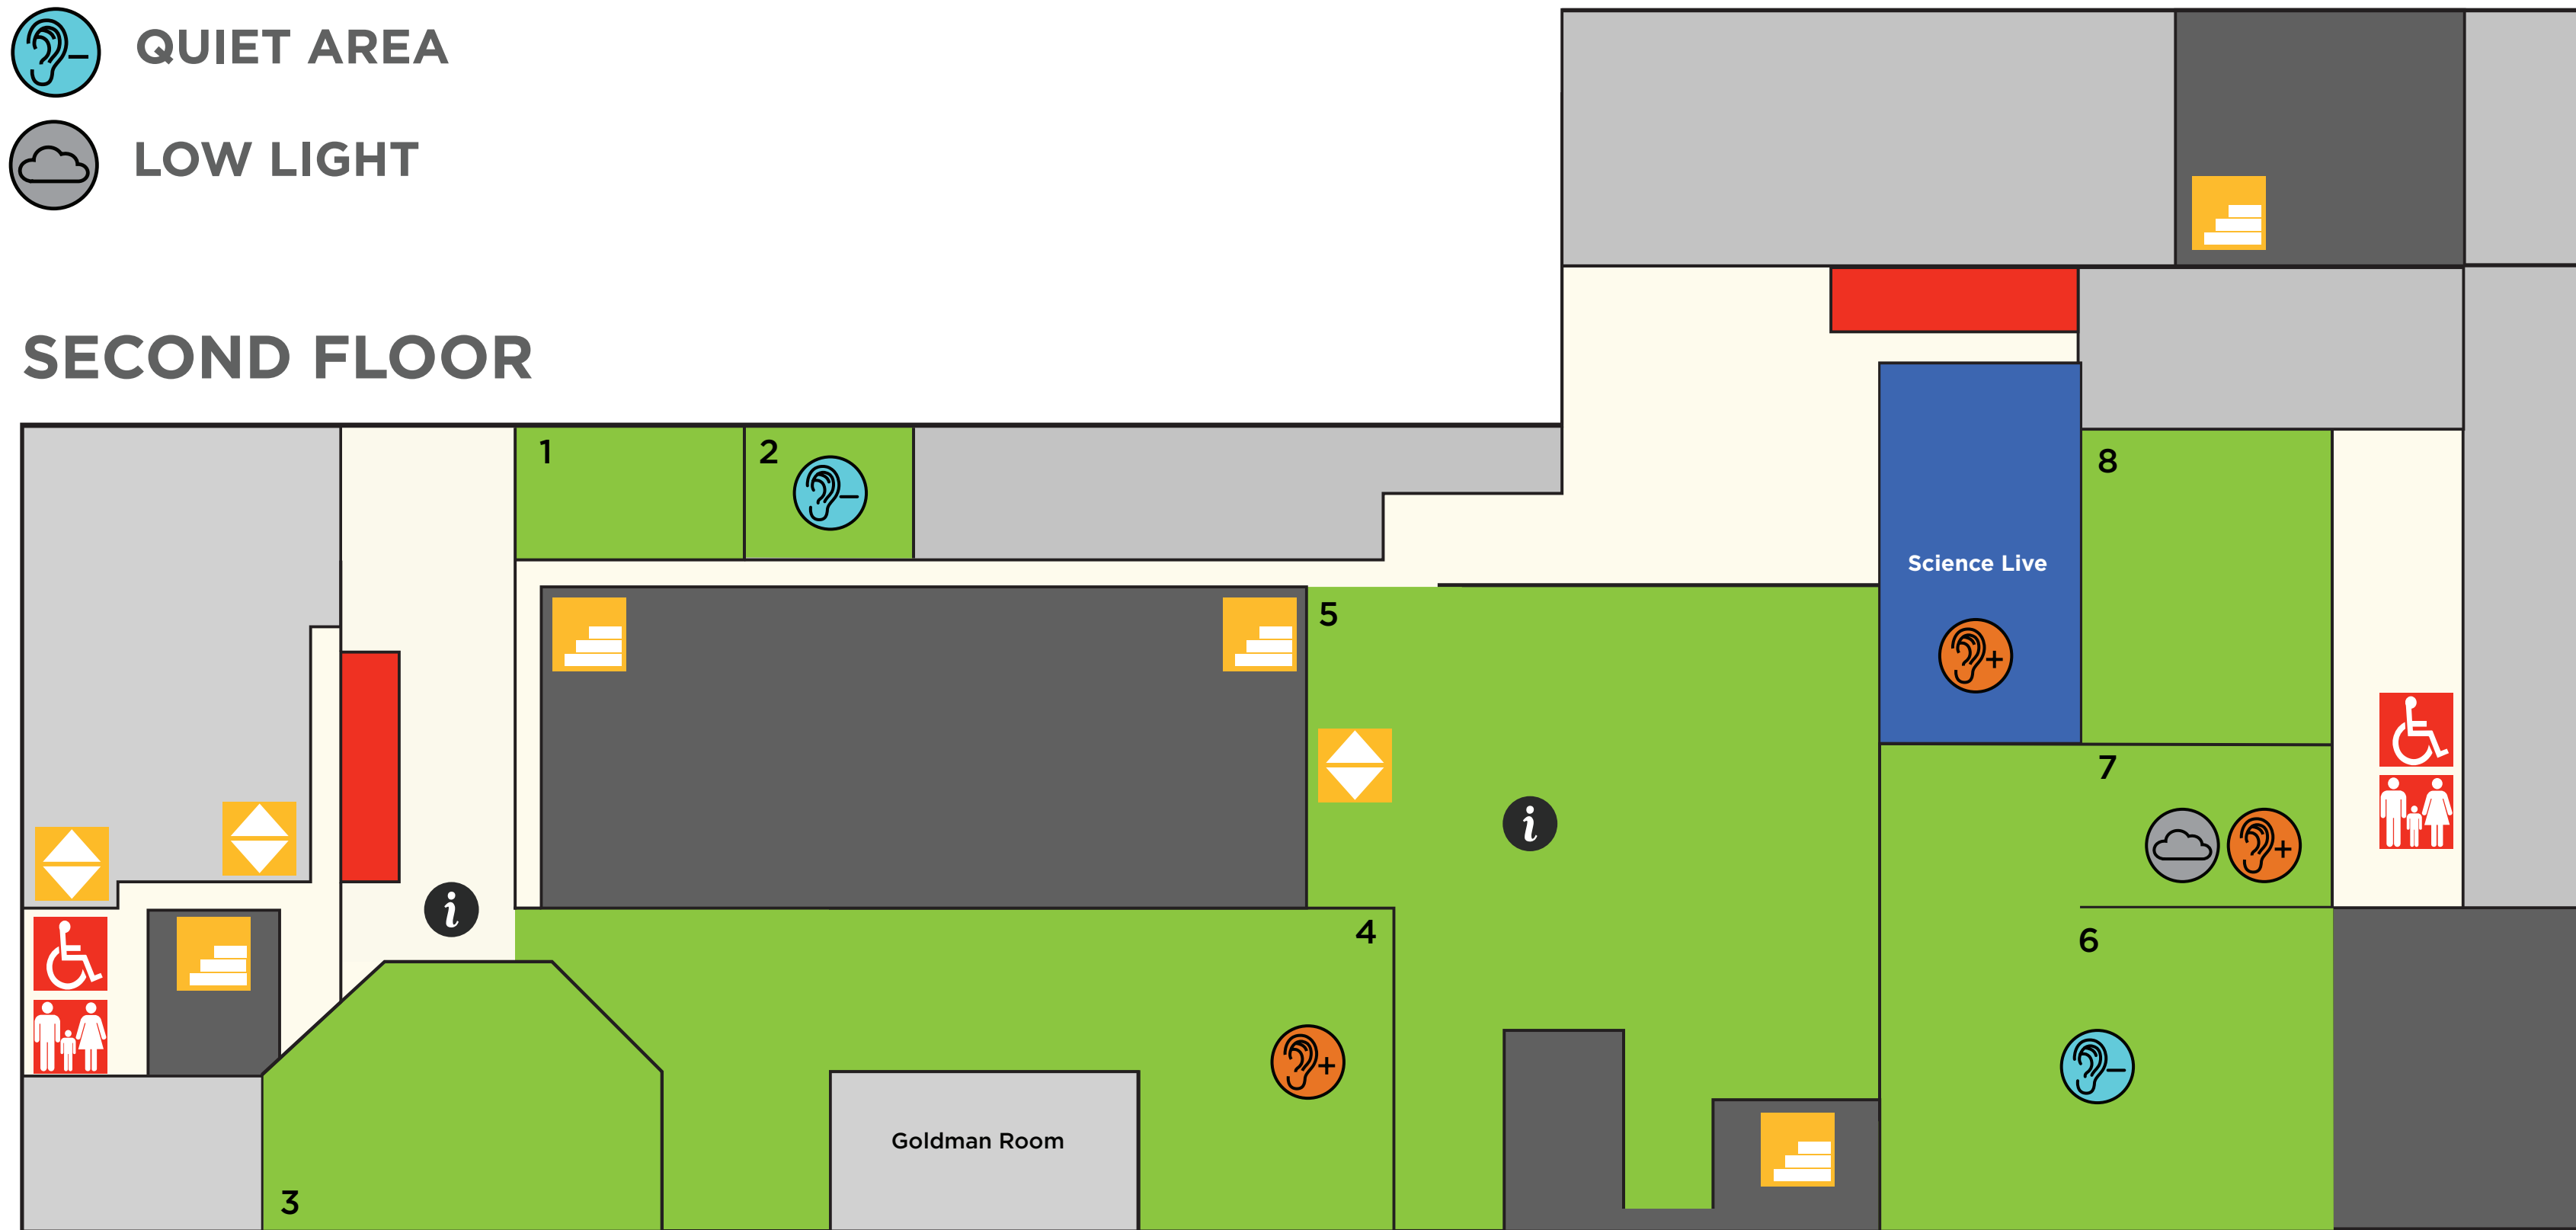

-  **LOUD AREA**
-  **QUIET AREA**
-  **FLICKERING LIGHT**
-  **LOW LIGHT**

FIRST FLOOR

- 1 - Eye on the Sky
- 2 - Mirror Maze
- 3 - Mighty Mouth
- 4 - Oceanarium
- 5 - EnergyQuest
- 6 - Explorazone
- 7 - Sensory Space
- 8 - Momentum
- 9 - Tinkering Garage
- 10 - Segway
- 11 - Navy Gallery
- 12 - Sound Check
- 13 - KidSpace
- 14 - Light Minded
- 15 - OMN Gallery
- 16 - GadgetTrees
- 17 - Tiny Tracks
- 18 - Parlor Car
- 19 - The Flight Deck Meeting Room
- 20 - Oklahoma Aviation and Space Hall of Fame
- 21 - Vegetable Garden
- 22 - Excavator
- 23 - Tubular Toss
- 24 - Floral Frisbee
- 25 - Kyoto Garden

- | | | | |
|---|---|---|--|
|  RESTROOM |  NURSING ROOM |  TORNADO SHELTER |  DINING AREA |
|  FAMILY RESTROOM |  STAIRS |  GUEST RELATIONS |  MONITOR |
|  WHEELCHAIR ACCESSIBLE RESTROOM |  ELEVATOR |  THE SCIENCE SHOP | |

-  LOUD AREA
-  QUIET AREA
-  LOW LIGHT

SECOND FLOOR

- 1 - Gymnastics Hall of Fame
- 2 - Cycle Dynamics
- 3 - Power Play
- 4 - Destination Space
- 5 - Big Game Theory
- 6 - smART Space Galleries
- 7 - Elemental Worlds
- 8 - Classrooms

-  RESTROOM
-  FAMILY RESTROOM
-  WHEELCHAIR ACCESSIBLE RESTROOM
-  NURSING ROOM
-  DINING AREA
-  STAIRS
-  ELEVATOR
-  OPEN TO DOWNSTAIRS
-  MONITOR